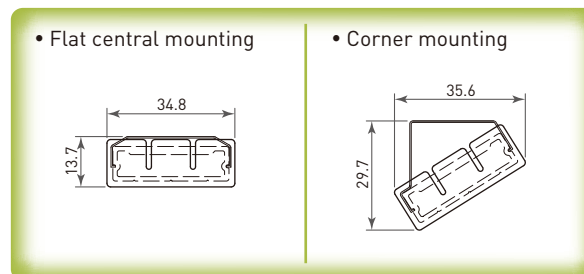

## Surface Display LED Linear Light | PLD2711

- Application: showcase, jewellery display and inside cabinet
- Solid aluminium housing, surface mounting (flat or corner)
- With reflector and acrylic diffuser
- Compatible power supply: 350mA or 700mA XP LED power system

Model	Illustration		350mA	700mA
PLD2711-42		L=420.2mm, 3 LEDs	3.6W	7.5W
PLD2711-57		L=570.2mm, 4 LEDs	4.8W	10W
PLD2711-72		L=720.2mm, 5 LEDs	6W	12.5W

## Surface Display LED Linear Light | PLD2711

Illustration	Article Code	Model	Description
			With 105° reflector & diffuser, bright silver
	09.765.221	PLD2711-42NB-CW	cool white
	09.765.211	PLD2711-42NB-WW	warm white
	09.766.221	PLD2711-57NB-CW	cool white
	09.766.211	PLD2711-57NB-WW	warm white
	09.767.221	PLD2711-72NB-CW	cool white
	09.767.211	PLD2711-72NB-WW	warm white